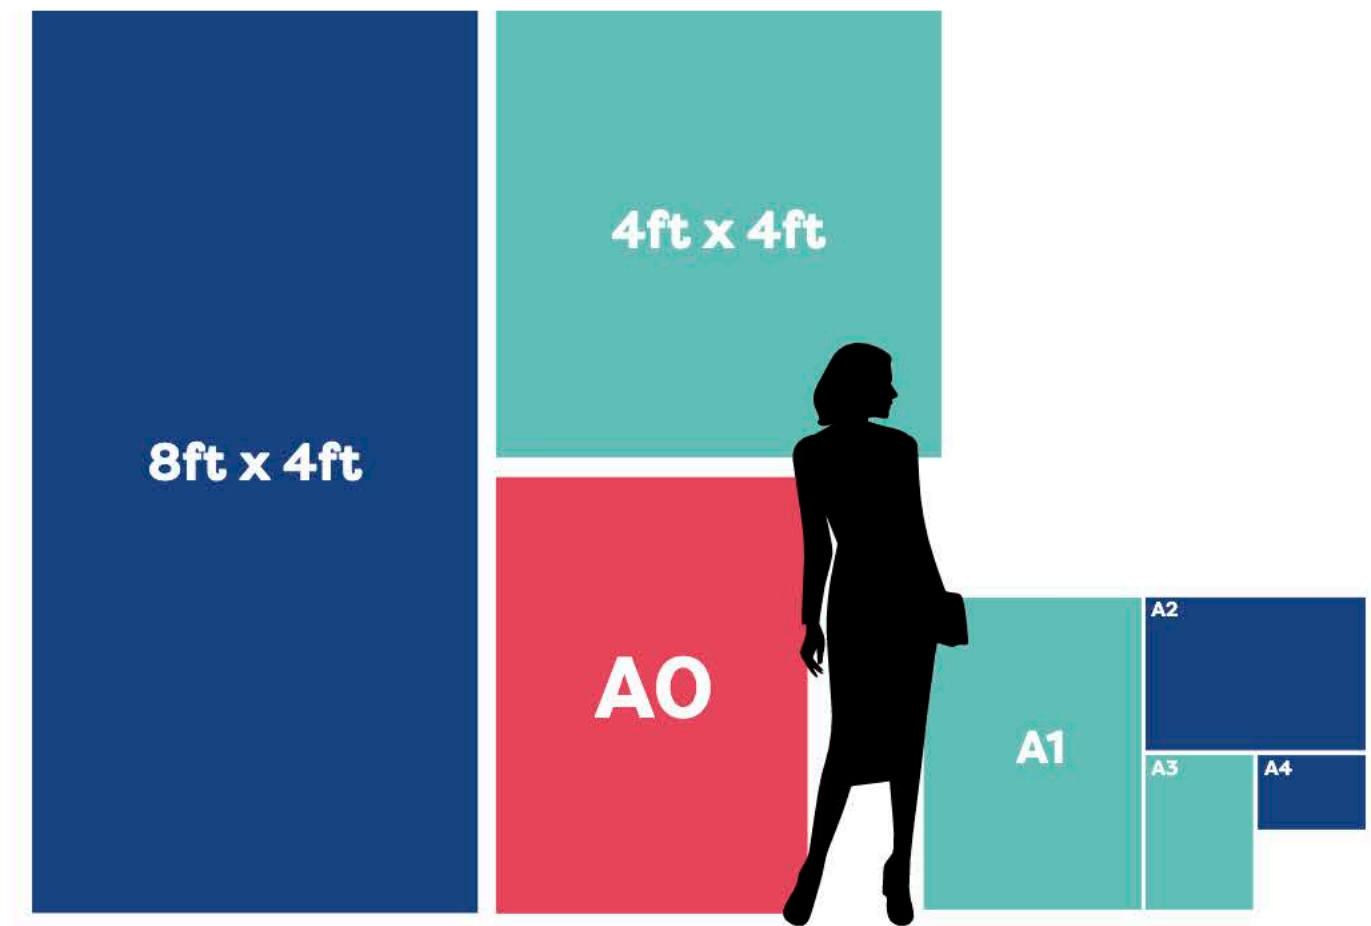

Freddy

Psychic Holistic Fair

“

★★★★★ I have ordered large sheets of plastic corriboard from Print Ready for my customers on numerous occassions. They are great at designing backgrounds for me to use before I add the flowers. They are always very colourful and people love them. The plastic signs are perfect for outdoors and the print quality is very good. Ive no problem recommending them for plastic signs outdoors or any printing.

Marie

Flower Walls Direct

Sizes Explain:

- 8ft x 4ft (240cm x 120cm)
- 4ft x 4ft (120cm x 120cm)
- A0: 841mmx1189mm (Twice an A1)
- A1: 594mmx841mm (Twice an A2)
- A2: 420mmx594mm (Twice an A3)
- A3: 297mmx420mm (Twice an A4)
- A4: 210mmx297mm (Standard Sheet of Paper)