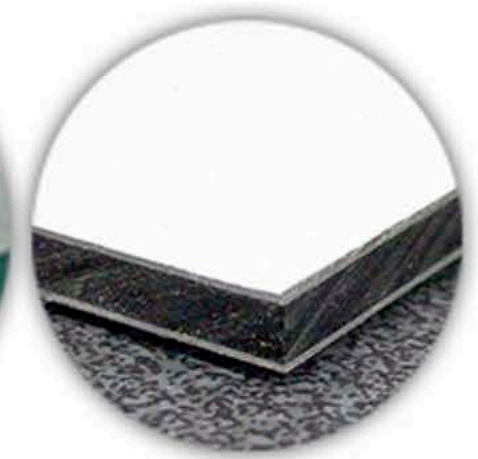

Freddy

Psychic Holistic Fair

“

★★★★★ I have ordered large sheets of plastic corriboard from Print Ready for my customers on numerous occassions. They are great at designing backgrounds for me to use before I add the flowers. They are always very colourful and people love them. The plastic signs are perfect for outdoors and the print quality is very good. Ive no problem recommending them for plastic signs outdoors or any printing.

Marie

Flower Walls Direct

Sizes Explain:

- 8ft x 4ft (240cm x 120cm)
- 4ft x 4ft (120cm x 120cm)
- A0: 841mmx1189mm (Twice an A1)
- A1: 594mmx841mm (Twice an A2)
- A2: 420mmx594mm (Twice an A3)
- A3: 297mmx420mm (Twice an A4)
- A4: 210mmx297mm (Standard Sheet of Paper)

DIFFERENT TYPES OF SIGNS

CORRIBOARD

CORRIGATED PLASTIC

FOAMEX

RIGID PLASTIC

DIBOND

ALUMINIUM COMPOSITE