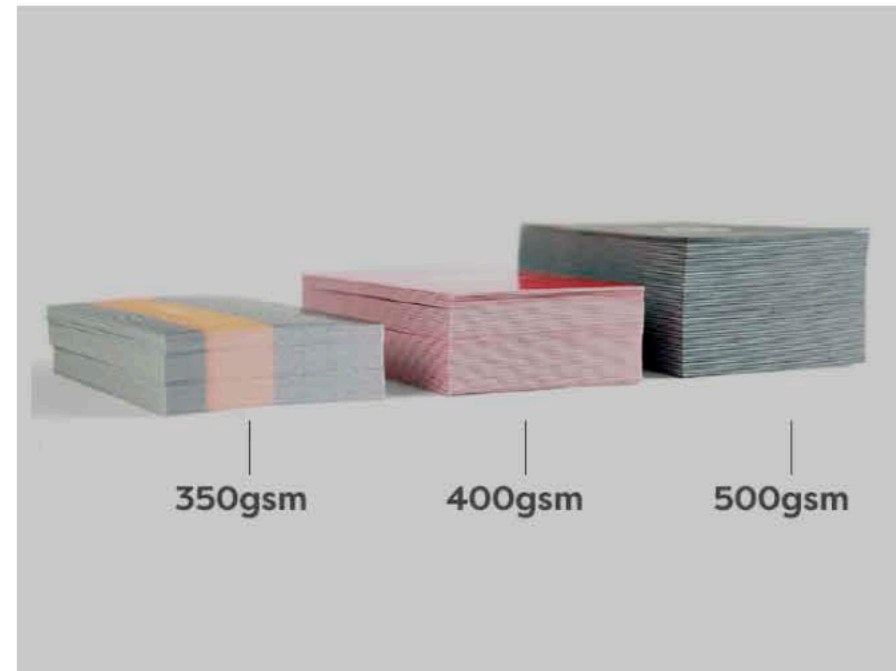

First Class Driveways and Patios

Sizes Explain:

- A6: 106mmx148mm (Half an A5)
- A5: 148mmx210mm (Half an A4)
- A4: 210mmx297mm (Standard Sheet of Paper)
- A3: 297mmx420mm (Twice an A4)
- A2: 420mmx594mm (Twice an A3)
- A1: 594mmx841mm (Twice an A2)
- A0: 841mmx1189mm (Twice an A1)