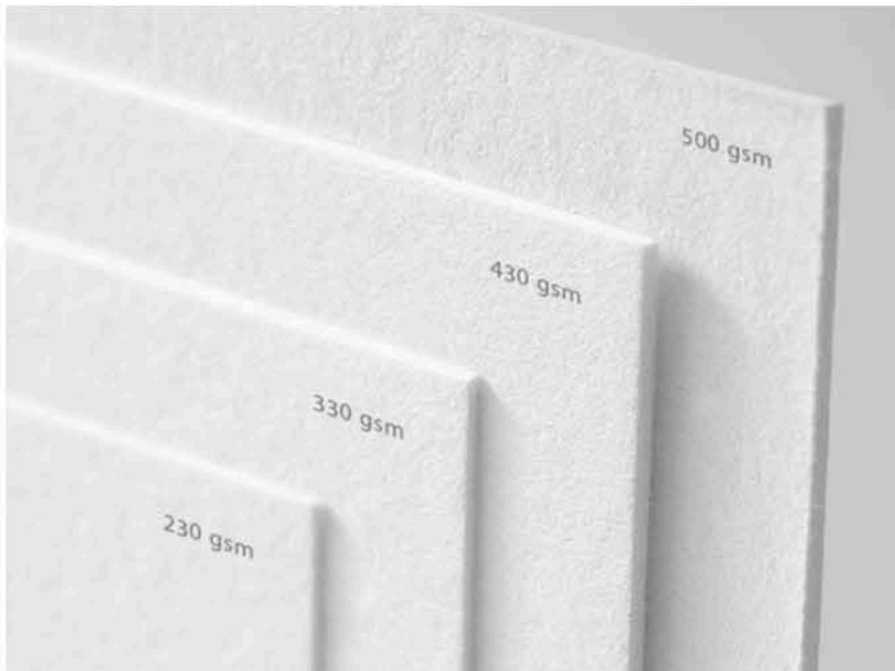

First Class Driveways and Patios

Sizes Explain:

- A6: 106mmx148mm (Half an A5)
- A5: 148mmx210mm (Half an A4)
- A4: 210mmx297mm (Standard Sheet of Paper)
- A3: 297mmx420mm (Twice an A4)
- A2: 420mmx594mm (Twice an A3)
- A1: 594mmx841mm (Twice an A2)
- A0: 841mmx1189mm (Twice an A1)