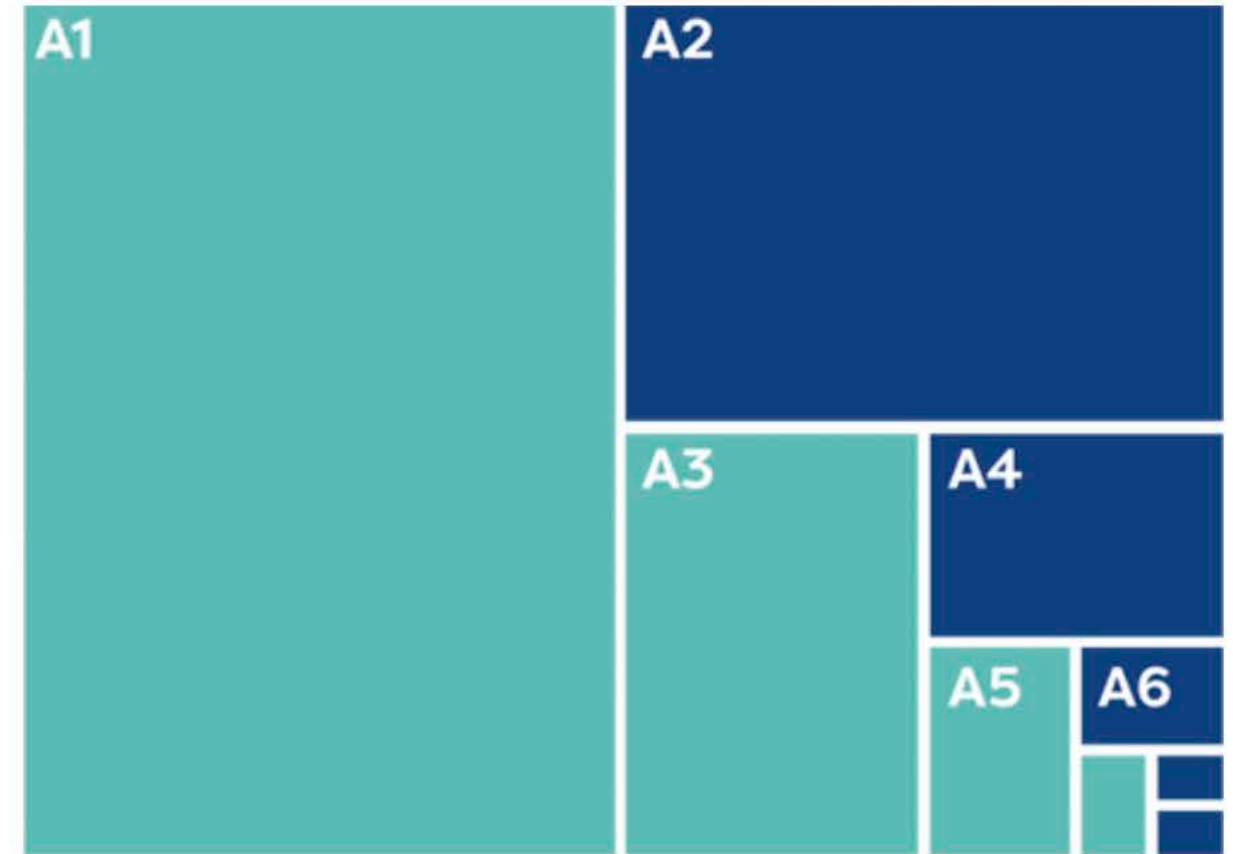

First Class Driveways and Patios

Sizes Explain:

- A6: 106mmx148mm (Half an A5)
- A5: 148mmx210mm (Half an A4)
- A4: 210mmx297mm (Standard Sheet of Paper)
- A3: 297mmx420mm (Twice an A4)
- A2: 420mmx594mm (Twice an A3)
- A1: 594mmx841mm (Twice an A2)
- A0: 841mmx1189mm (Twice an A1)