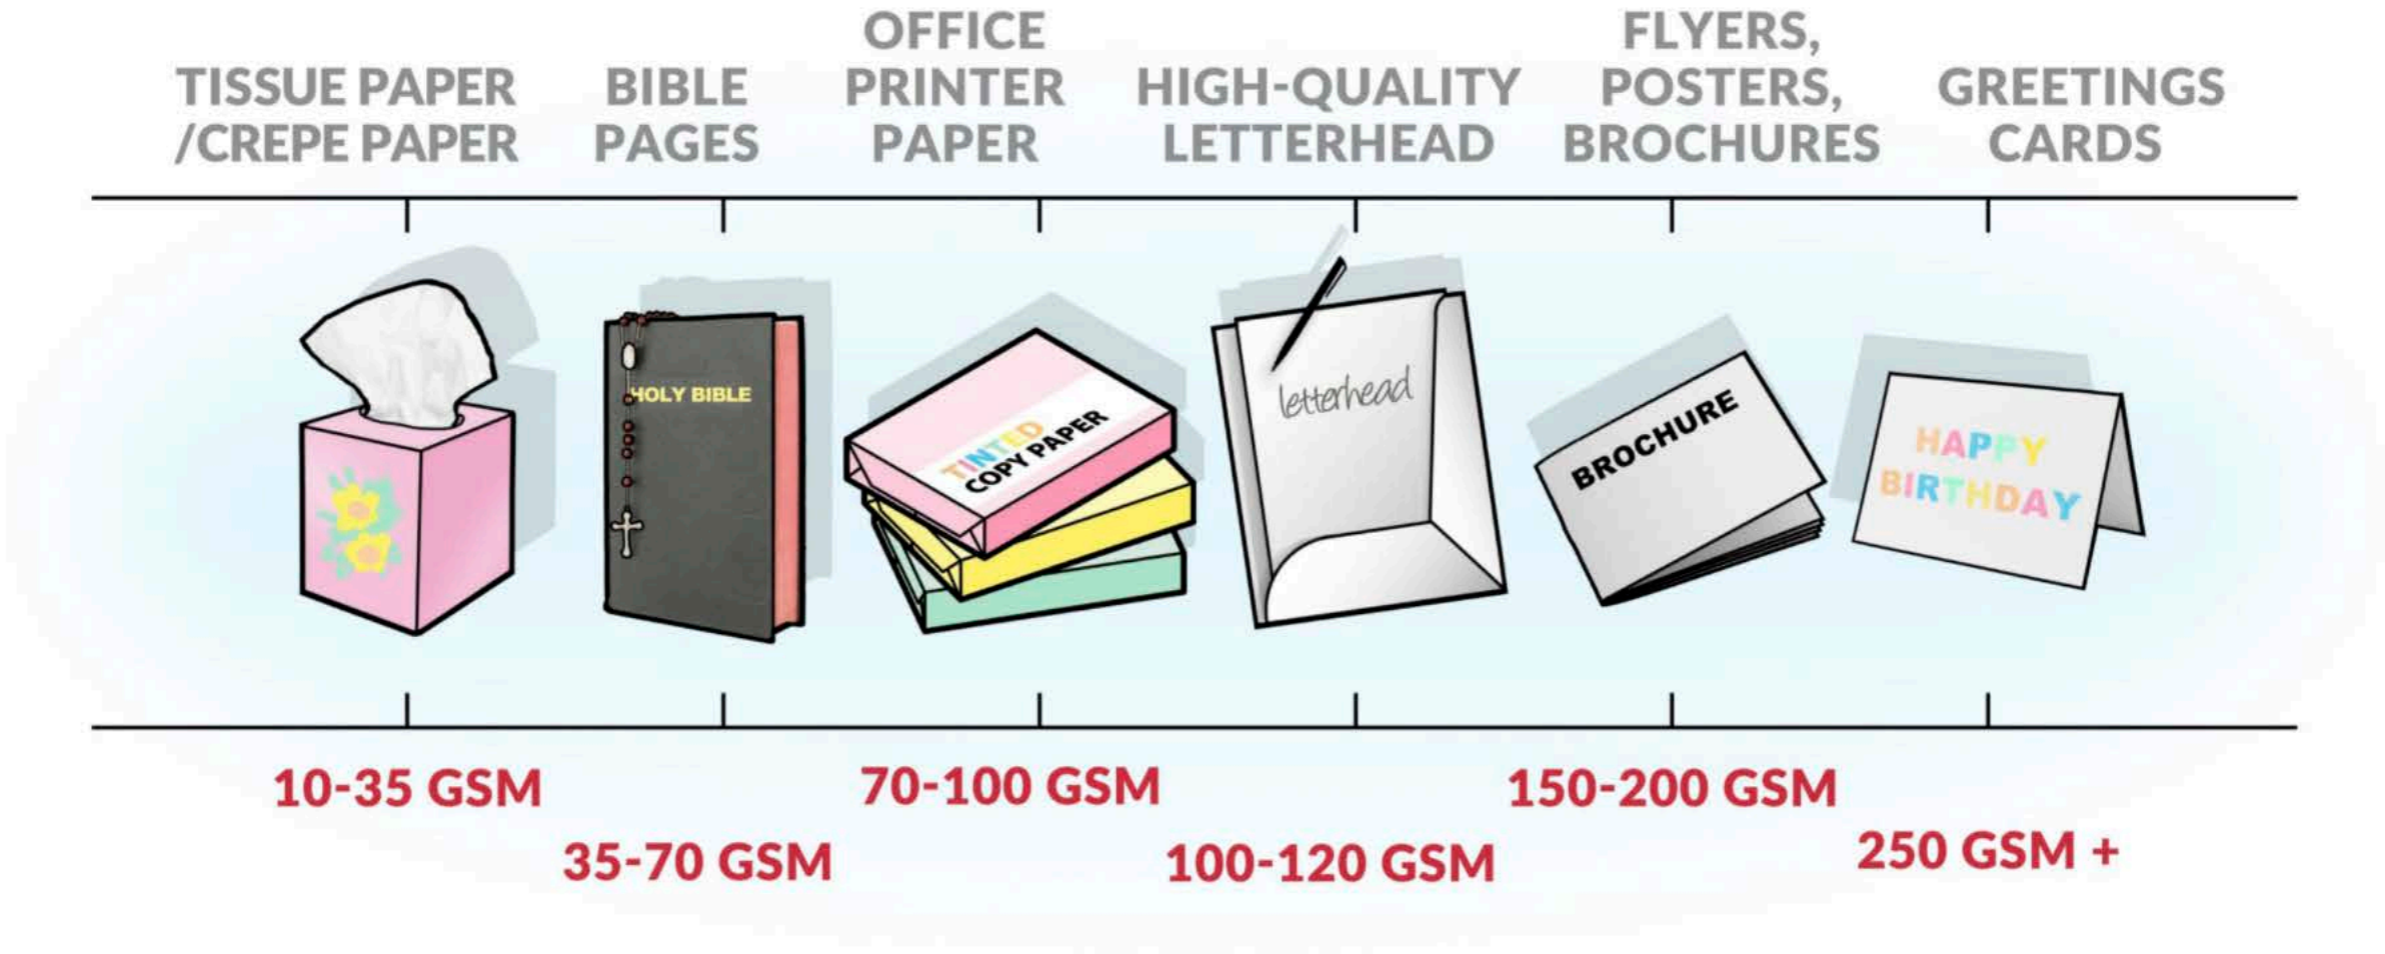

Know Your Paper!

A visual guide to illustrate the different weight paper that surround us.